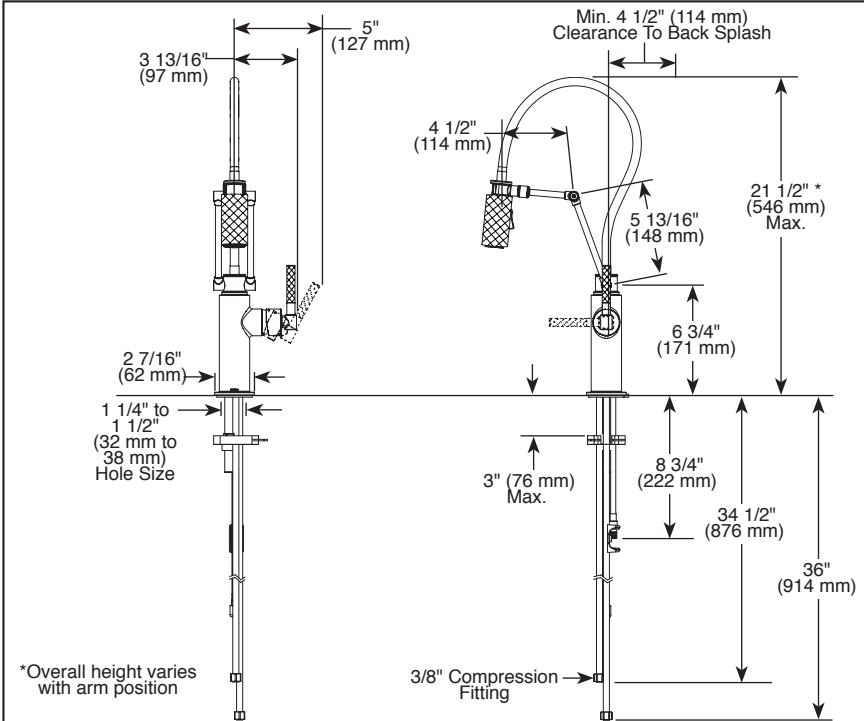

63243LF▲

63244LF▲

Submitted Model No.:

Specific Features:

\*Overall height varies with arm position

\*Overall height varies with arm position

▲ Designate proper finish suffix

Brizo Kitchen & Bath Company reserves the right (1) to make changes in specifications and materials, and (2) to change or discontinue models, both without notice or obligation. Dimensions are for reference only. See current full-line price book or www.brizo.com for finish options and product availability.

### STANDARD SPECIFICATIONS:

- Maximum 1.8 gpm @ 60 psi, 6.8 L/min @ 414 kPa
- One hole mount
- Diamond coated ceramic cartridge
- 3/8" O.D. straight, staggered PEX supply lines
- Arm rotates 360°
- Two-function wand: Aerated stream or spray
- Dual integral check valves in sprayer
- Quick Snap® connect hoses
- 23" (584 mm) above-deck exposed hose