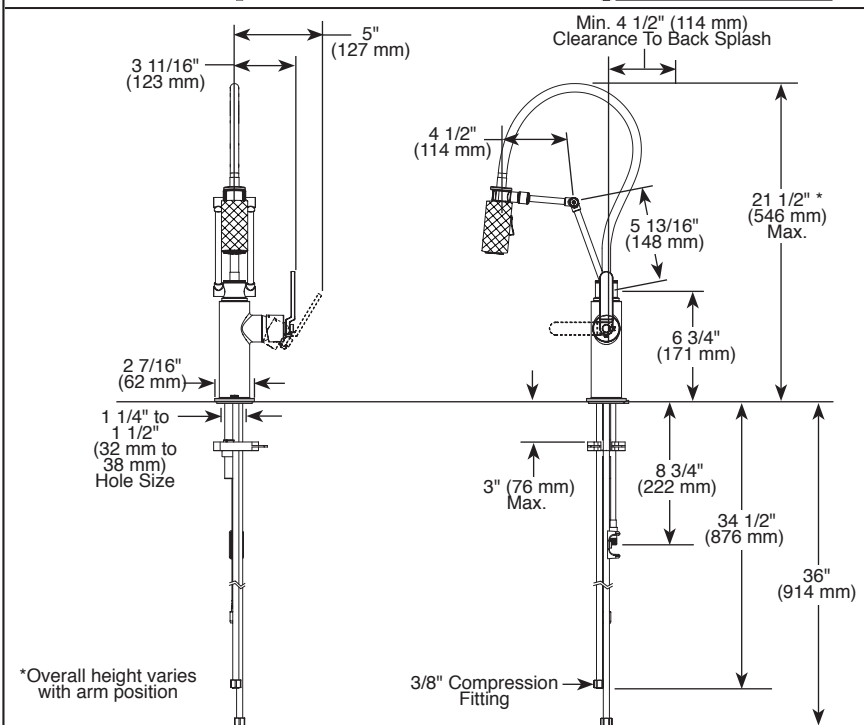

*Overall height varies with arm position

▲ Designate proper finish suffix

Brizo Kitchen & Bath Company reserves the right (1) to make changes in specifications and materials, and (2) to change or discontinue models, both without notice or obligation. Dimensions are for reference only. See current full-line price book or www.brizo.com for finish options and product availability.

BSP-K-63243LF Rev. B

BRIZO®

KITCHEN FAUCETS

- Litze™ Collection
- Single Handle Articulating Deck Mount

FEATURES:

- MagneDock® Magnetic Docking

STANDARD SPECIFICATIONS:

- Maximum 1.8 gpm @ 60 psi, 6.8 L/min @ 414 kPa
- One hole mount
- Diamond coated ceramic cartridge
- 3/8" O.D. straight, staggered PEX supply lines
- Arm rotates 360°
- Two-function wand: Aerated stream or spray
- Dual integral check valves in sprayer
- Quick Snap® connect hoses
- 23" (584 mm) above-deck exposed hose

Note: Exterior arm screws are decorative and will NOT need to be tightened during the lifetime of the faucet. Turning or removing screws may hinder arm functionality and will void the faucet warranty.

WARRANTY

- Lifetime limited warranty on parts (other than electronic parts and batteries) and finishes: or, for commercial users, for 5 years from date of purchase.
- 5 year limited warranty on electronic parts (other than batteries); or, for commercial users, for 1 year from the date of purchase. No warranty is provided on batteries.

COMPLIES WITH:

- ASME A112.18.1 / CSA B125.1
- ASME A112.18.6

Indicates compliance to ICC/ANSI A117.1

- Verified compliant with .25% weighted average Pb content regulations.